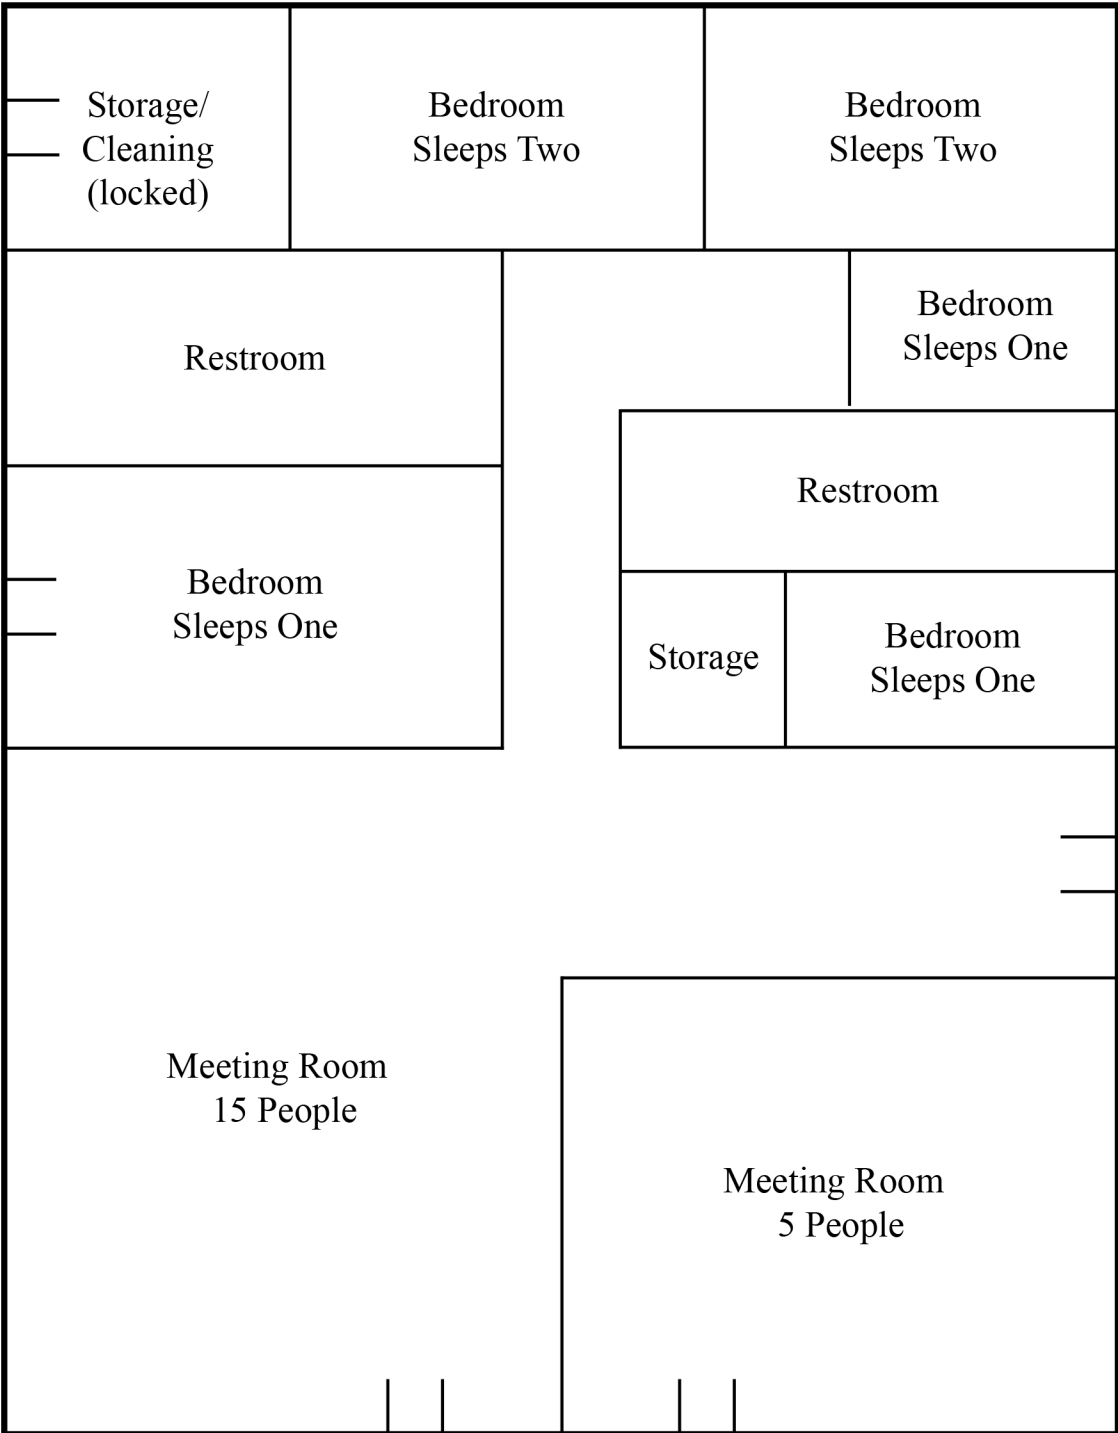

Wisconsin Lions Camp  
Crafts Building Layout

Storage/  
Cleaning  
(locked)

Bedroom  
Sleeps Two

Bedroom  
Sleeps Two

Restroom

Bedroom  
Sleeps One

Bedroom  
Sleeps One

Restroom

Storage

Bedroom  
Sleeps One

Meeting Room  
15 People

Meeting Room  
5 People