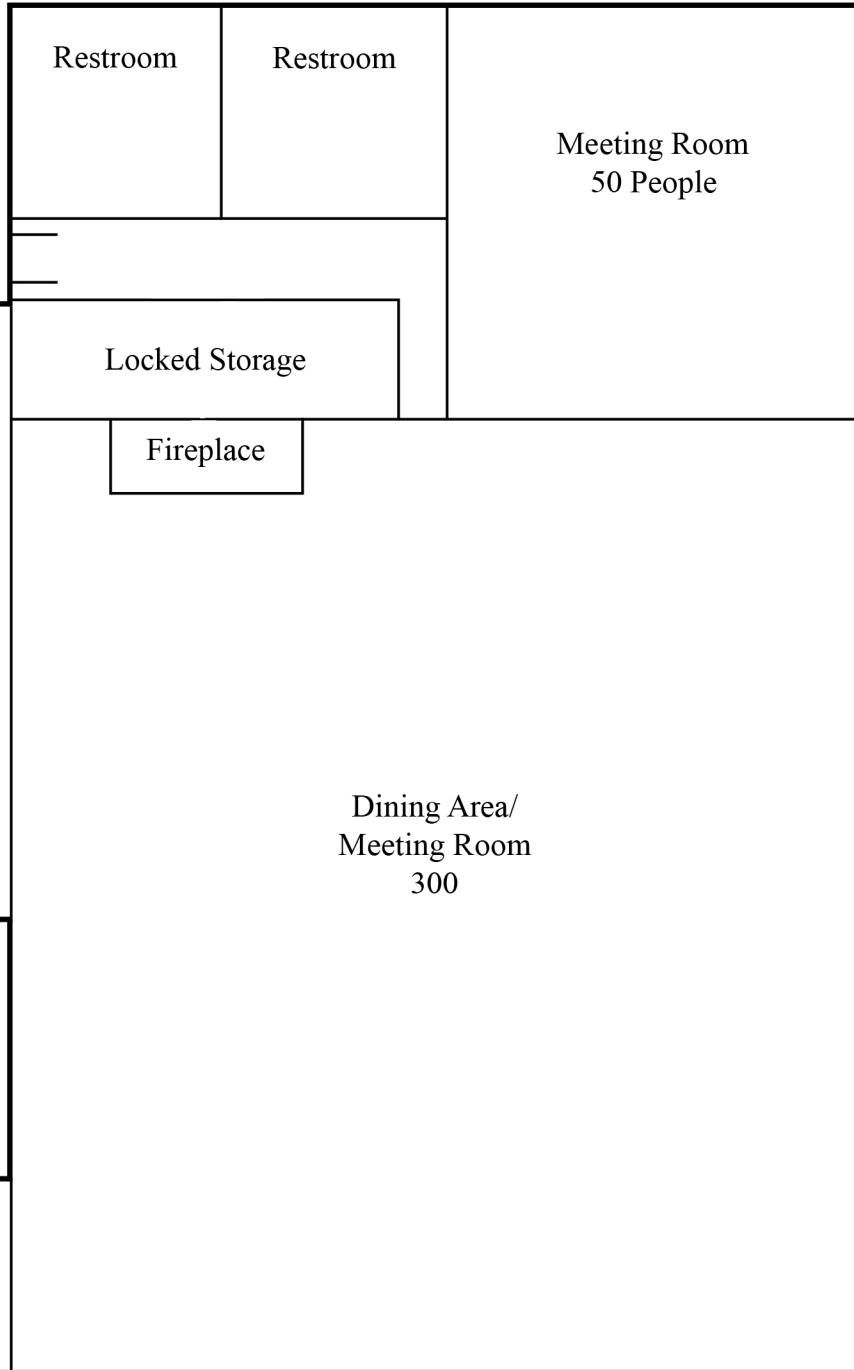

Wisconsin Lions Camp
Dining Hall Building Layout

Restroom

Restroom

Meeting Room
50 People

Locked Storage

Fireplace

Kitchen

Dining Area/
Meeting Room
300