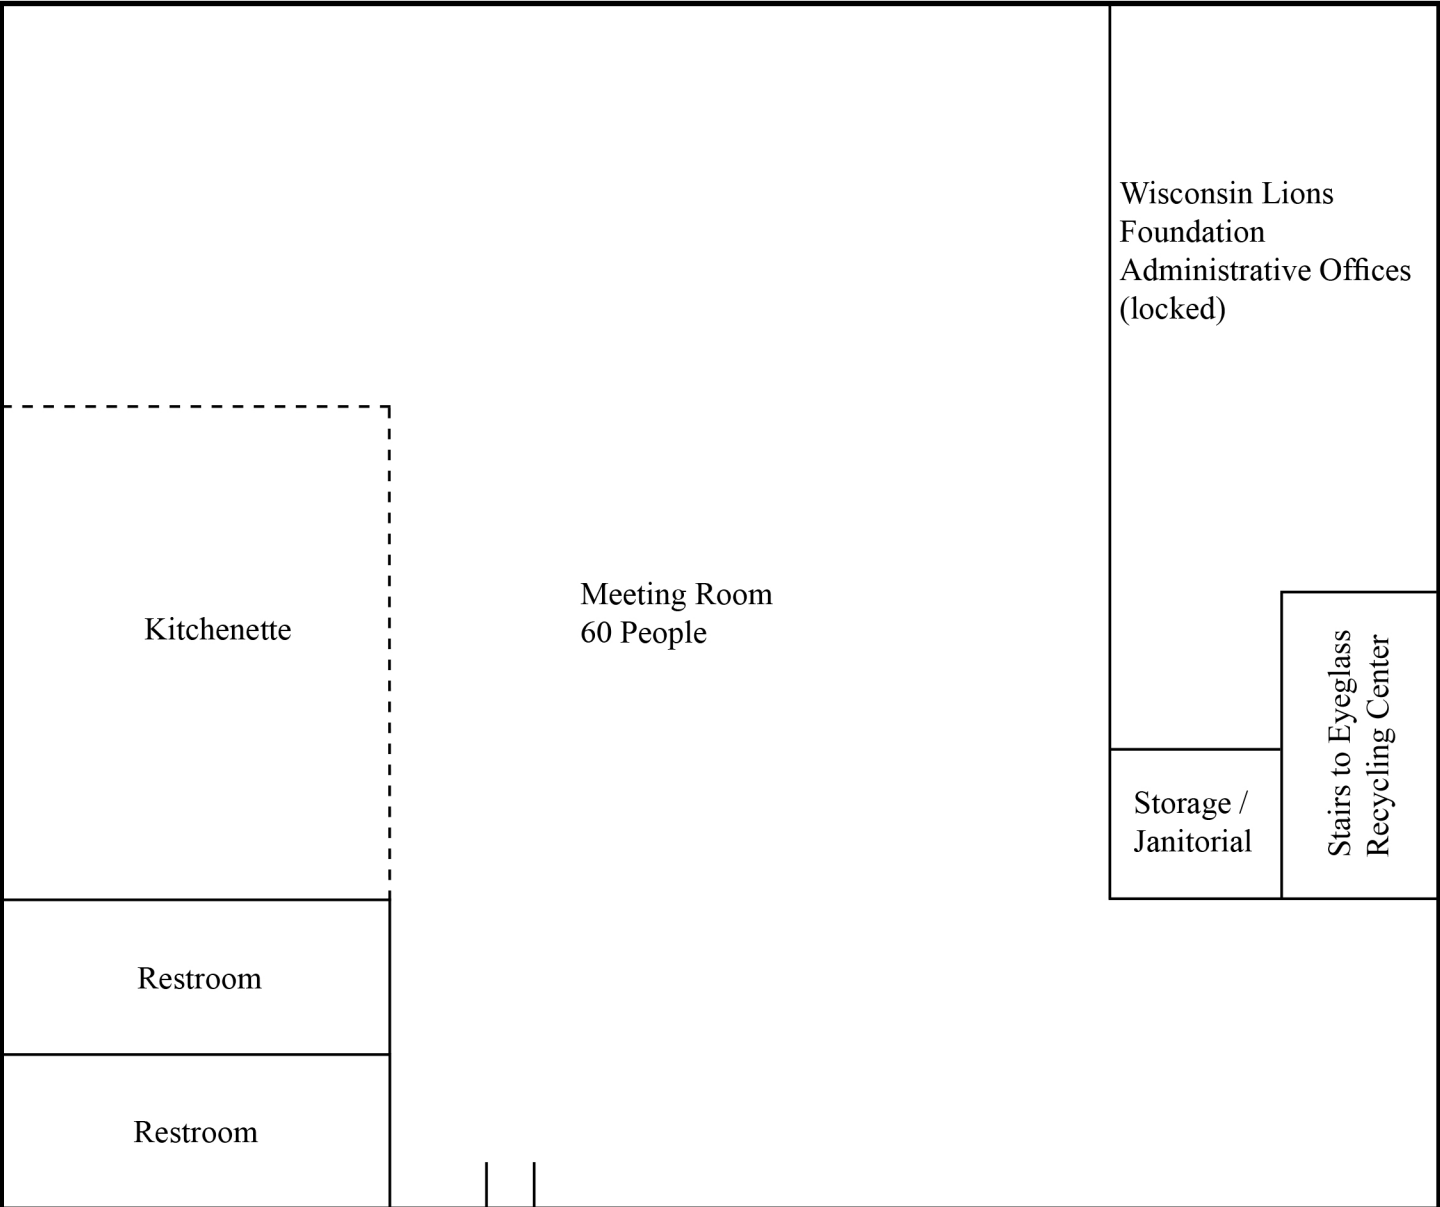

Wisconsin Lions Camp
WLF Boardroom Building Layout

Kitchenette

Meeting Room
60 People

Wisconsin Lions
Foundation
Administrative Offices
(locked)

Stairs to Eyeglass
Recycling Center

Storage /
Janitorial

Restroom

Restroom