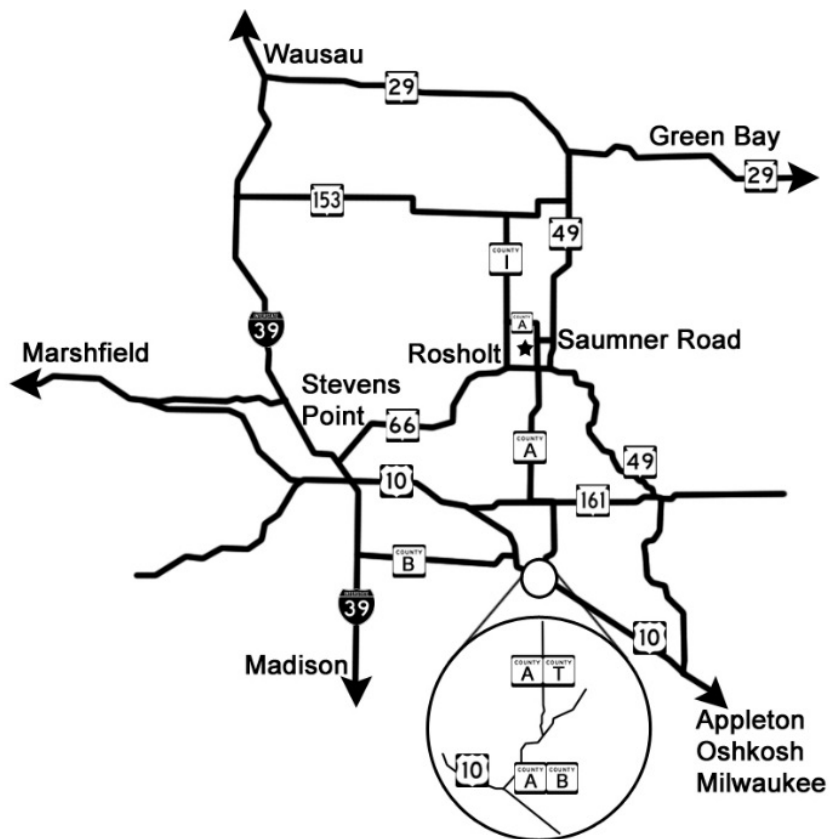

**Camp Directions:**

**Miles to Lions Camp**

Antigo	41
Appleton	68
Beloit	172
Eau Claire	137
Green Bay	84
La Crosse	135
Madison	126
Milwaukee	154
Oshkosh	69
Stevens Point	17
Superior	271
Wausau	42

We are located in central Wisconsin outside the village of Rosholt, just 20 minutes from Stevens Point. If you use Google maps or other direction programs, the address to use is: 3834 County Road A, Rosholt, WI 54473. Any construction updates that we may know about will be posted on our website. The Wisconsin DOT at [www.dot.wisconsin.gov](http://www.dot.wisconsin.gov) documents real-time construction on major roads and highways.