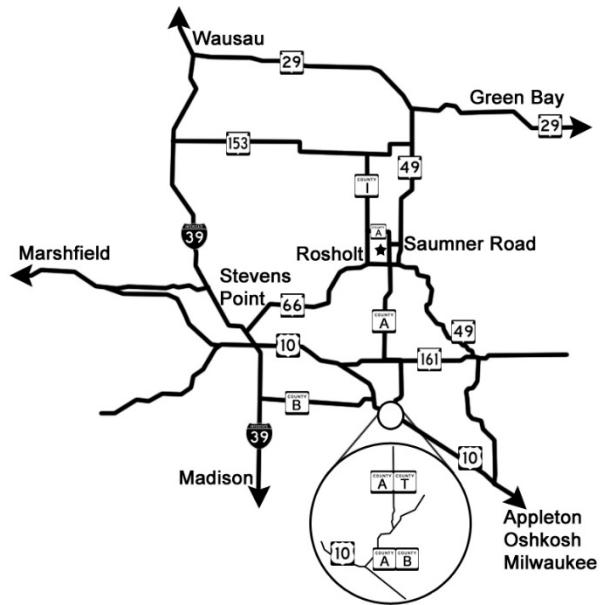

Camp Directions:

Miles to Lions Camp

Antigo	41
Appleton	68
Beloit	172
Eau Claire	137
Green Bay	84
La Crosse	135
Madison	126
Milwaukee	154
Oshkosh	69
Stevens Point	17
Superior	271
Wausau	42

We are located in central Wisconsin outside the village of Rosholt, just 20 minutes from Stevens Point. If you use Google maps or other direction programs, the address to use is: 3834 County Road A, Rosholt, WI 54473. Any construction updates that we may know about will be posted on our website. The Wisconsin DOT at www.dot.wisconsin.gov documents real-time construction on major roads and highways.