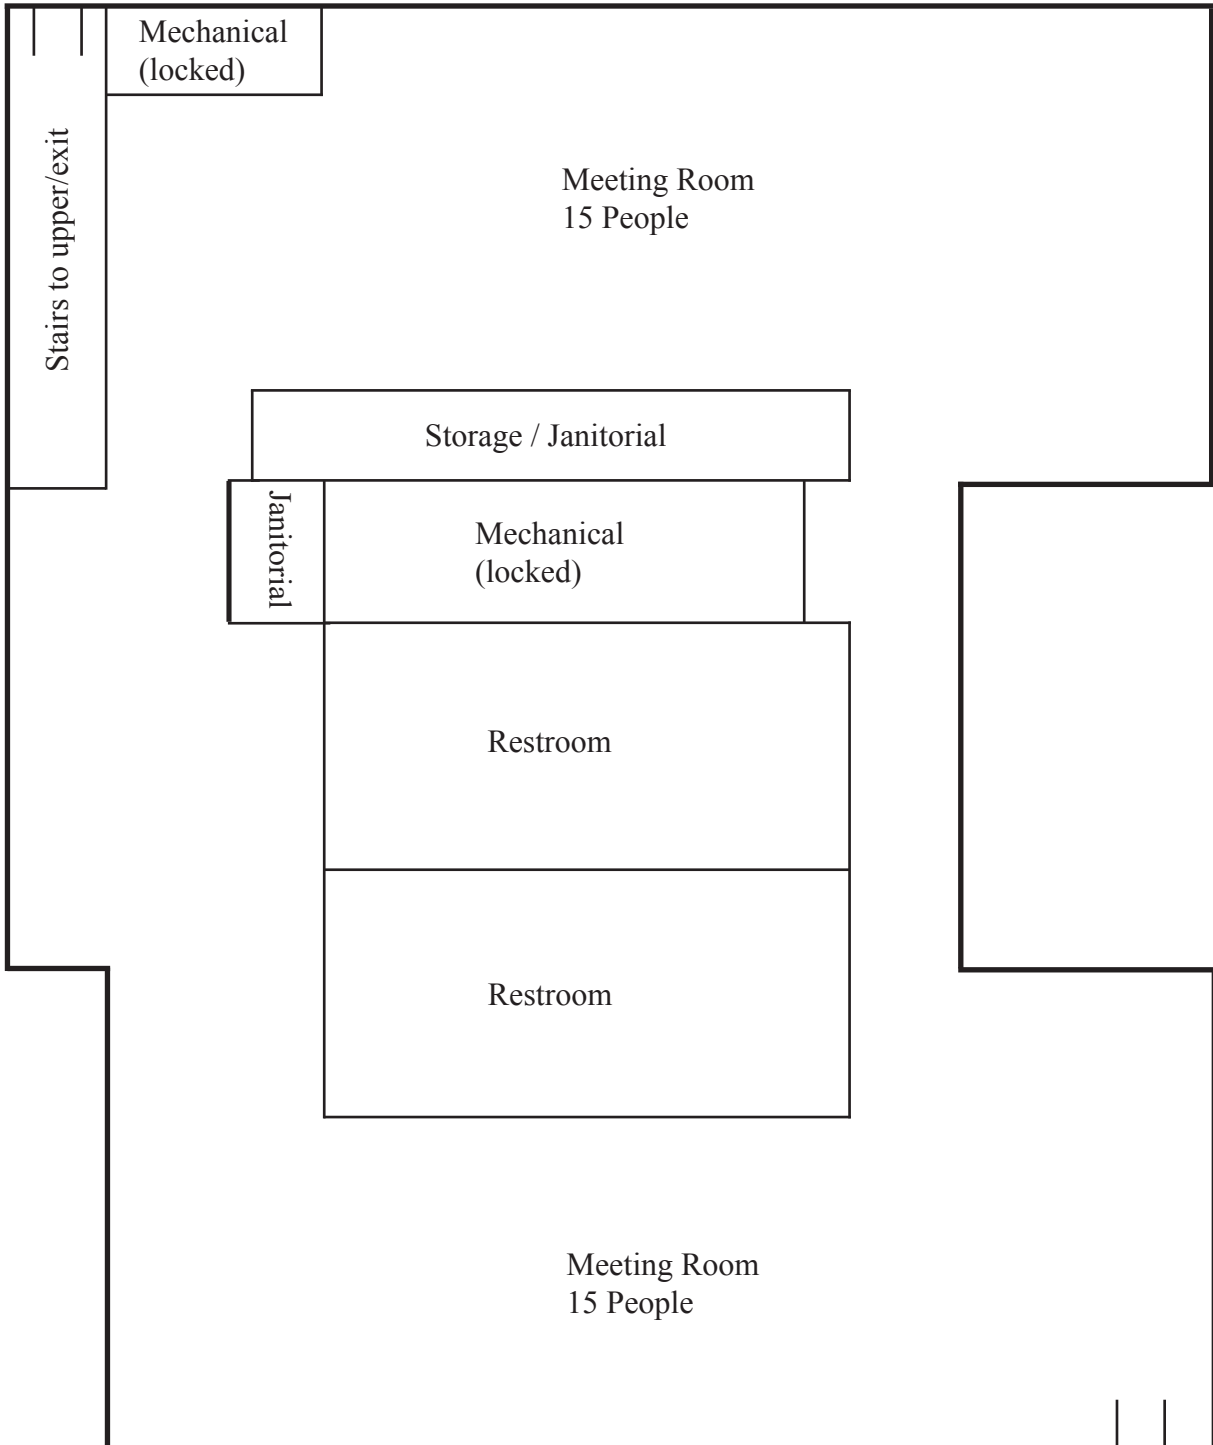

Wisconsin Lions Camp Rentals

Lower Duplex # 9
Building Layout