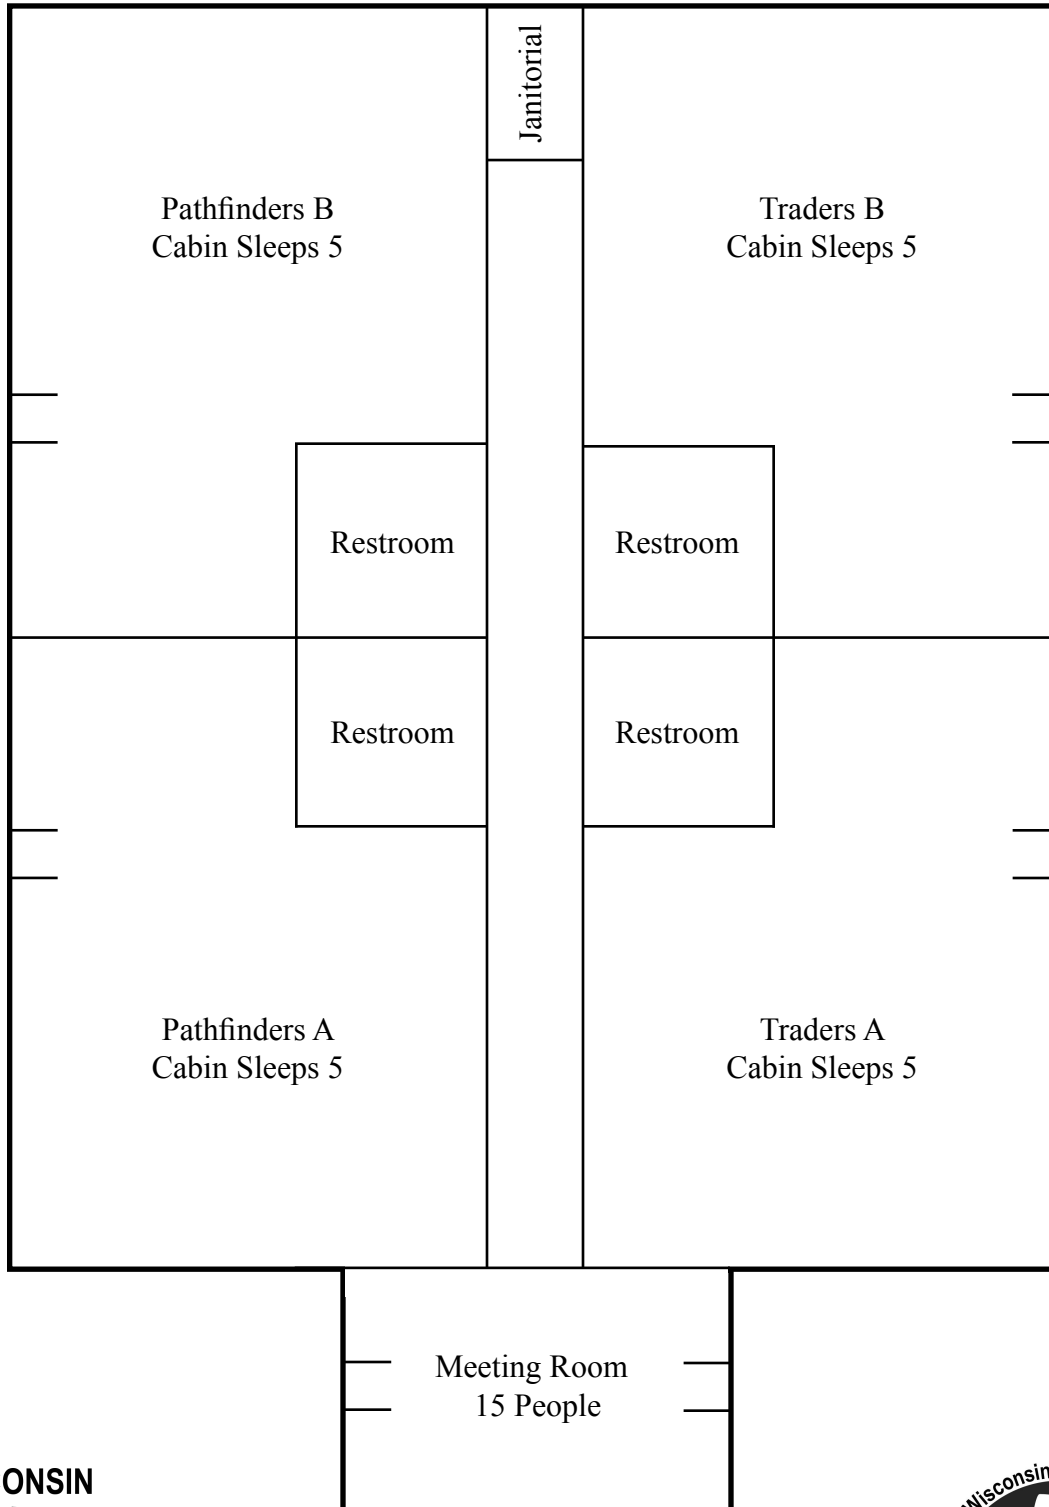

Wisconsin Lions Camp Rentals

Duplex #8
Pathfinders/Traders
Building Layout