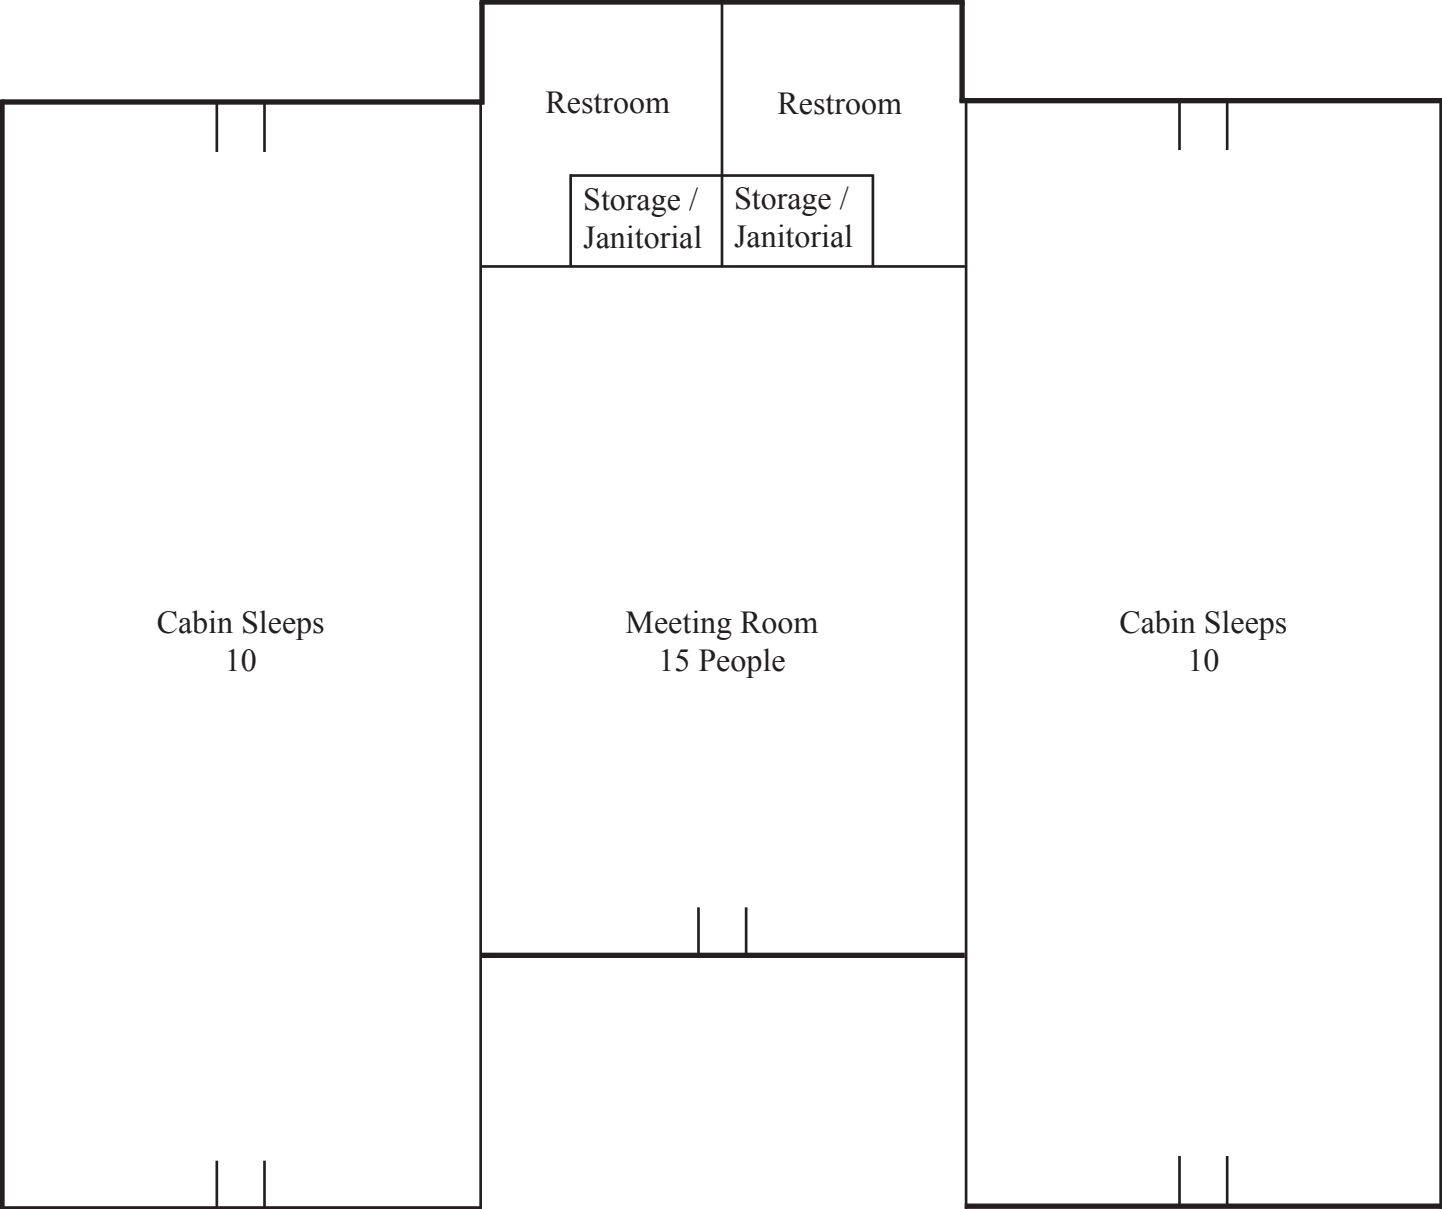

# Wisconsin Lions Camp Rentals

Duplex #9  
Frontiers/Lumberjacks  
Building Layout